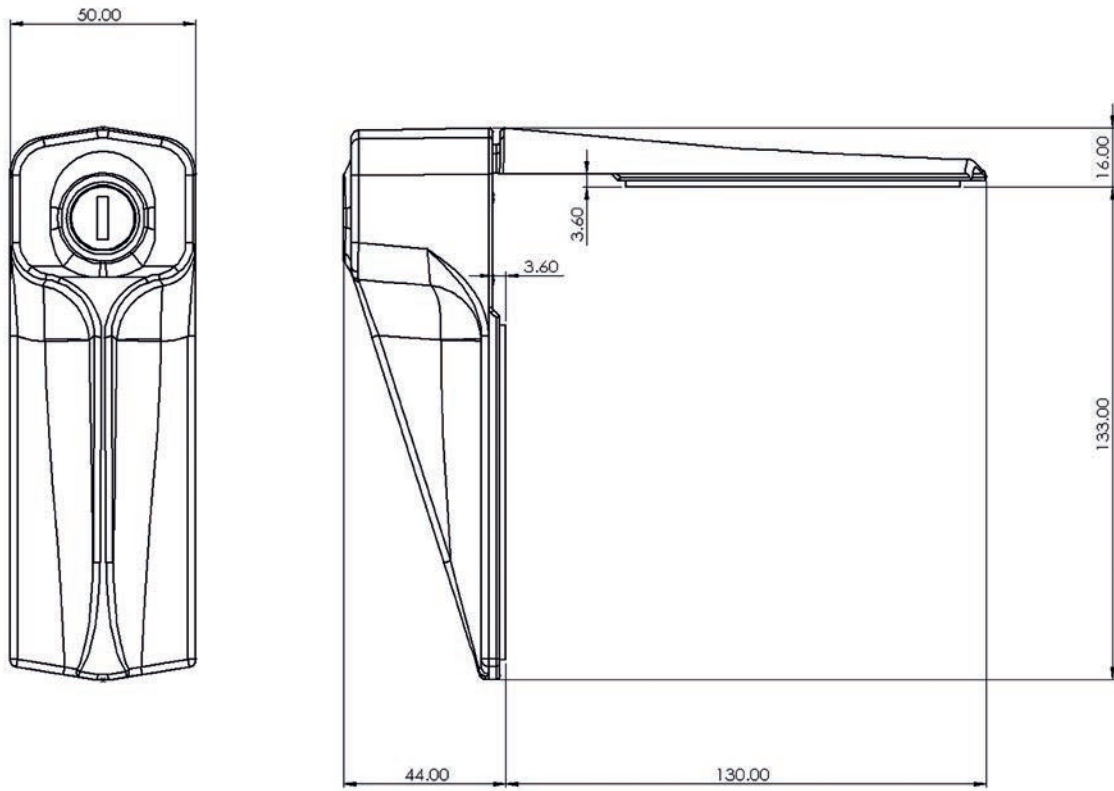

## Standard Features

- Fits most drawers and doors with flat surfaces
- Easy fitting – no holes to drill
- Retro-fits to existing furniture
- Simple fitting to new furniture
- Fits left and right-hand applications
- High strength plastic body
- Industrial strength adhesive pads
- De-greasing wipes supplied
- High quality Lowe & Fletcher camlock
- Satin Black as standard
- Slam-to-lock function