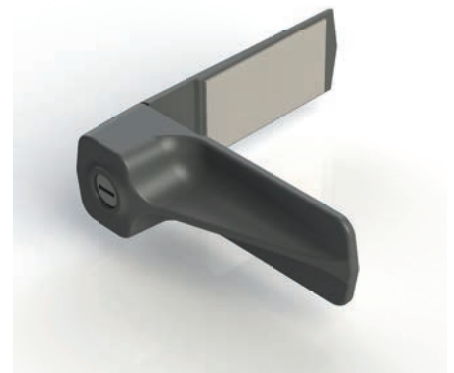

# DOCUMENT LOCK

---

Introducing our easy to fit document lock designed and manufactured in the UK to exacting standards. This lock can be fitted to printers to secure sensitive documents within, or can be used on doors or drawers as a deterrent to unauthorised entry.

Suitable for commercial, industrial or even domestic environments, this lock simply sticks to the outside surfaces of the drawer or door to provide instant security with no holes to drill.

Industrial grade adhesive pads, high grade materials and a Lowe & Fletcher lock assure an excellent level of security. To fit the lock, simply clean the surfaces with cleaning wipes supplied and use the adhesive pads to position the lock. It's ready to use.

A turn of the key releases the front section, allowing the door or drawer to open. Turn the key again if you need it to lock when it is next closed or remove the key if you want it to stay unlocked.

Security was never so simple.

## Standard Features

- Fits most drawers and doors with flat surfaces
- Easy fitting – no holes to drill
- Retro-fits to existing furniture
- Simple fitting to new furniture
- Fits left and right-hand applications
- High strength plastic body
- Industrial strength adhesive pads
- De-greasing wipes supplied
- High quality Lowe & Fletcher camlock
- Satin Black as standard
- Slam-to-lock function