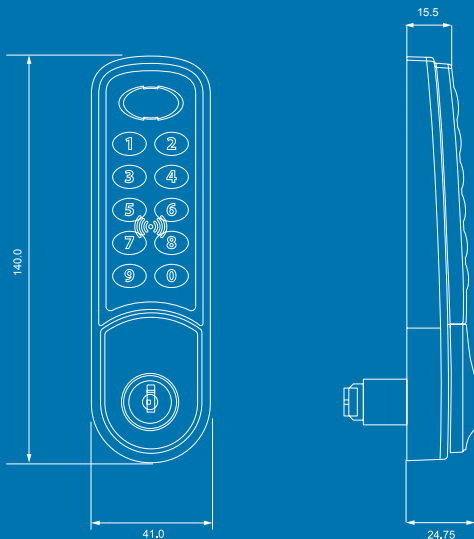

# Nimbus RFID

**LOWE & FLETCHER**  
LOCKING SYSTEMS FOR INDUSTRY

Sleek and stylish digital lock with RFID and membrane keypad for unrivalled access control.

- Wet area version available
- Choice of colours and finishes
- Choice of RFID card or keypad use
- Emergency override key

## Why use Nimbus RFID?

- Compatible with ISO14443A RFID standards including Legic-Advant-Protocol and Mifare-Protocols
- Best choice of access options available within a single digital lock – RFID card, PIN code or emergency key override