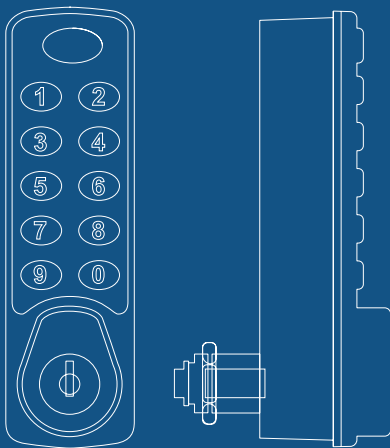

Horizon

LOWE & FLETCHER
LOCKING SYSTEMS FOR INDUSTRY

A premium, surface or flush fitting lock with advanced features and an ultra-modern look and feel.

- Secure pop-out turn handle (flush when locked) with coloured indicator ring
- Real-Time Clock version available for timed access control
- Emergency override key

Why use Horizon?

- Pop out handle indicates if storage is available to use or not
- Self storage applications possible with web-based code management system RAS 2.0