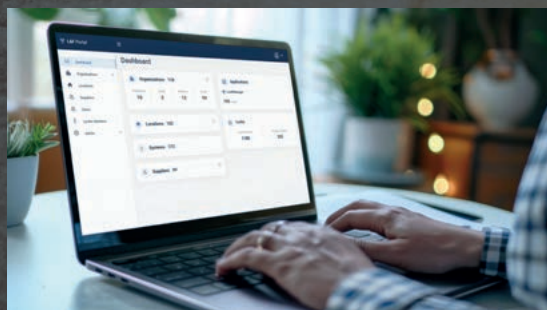

Users can access lockers instantly, using their RFID card or PIN, no admin needed.

Cloud connected, real-time control

With ECHO and Zodiac, administrators can manage locker systems remotely. Cloud connection shows you what's happening in real time, so you can monitor usage capacity and instantly boost locker availability if you detect 'locker blocking'.